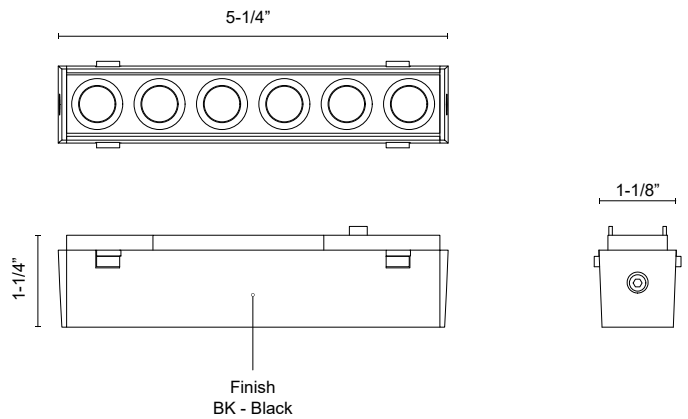

TRF39705-BK
Black

TRF39705-BK-4K
Black

SPECIFICATION DETAILS

Fixture Dimensions	L5-1/4" x W1-1/8" x H1-1/4"
Light Source	Low Voltage LED
Wattage	6W
Delivered Lumens	280lm* (@3000K); 320lm* (@4000K);
Voltage	48V, with DC Class 2 LED driver (see available canopy/driver options)
Color Temperature	3000K; 4000K;
CRI (Ra)	90CRI
LED Rated Life	50,000 hours
Location	Dry
CEC Title 24 JA8	Yes, JA8-2022

* For custom options, consult factory for details.
 * For warranty information, please visit www.kuzcolighting.com/warranty

DESCRIPTION

Introducing the Holo track head for the Kuzco Trilo track system. This multi-cell design provides ample downwards illumination along any configuration of the Trilo track system. Available in two sizes to fit the needs of your space.